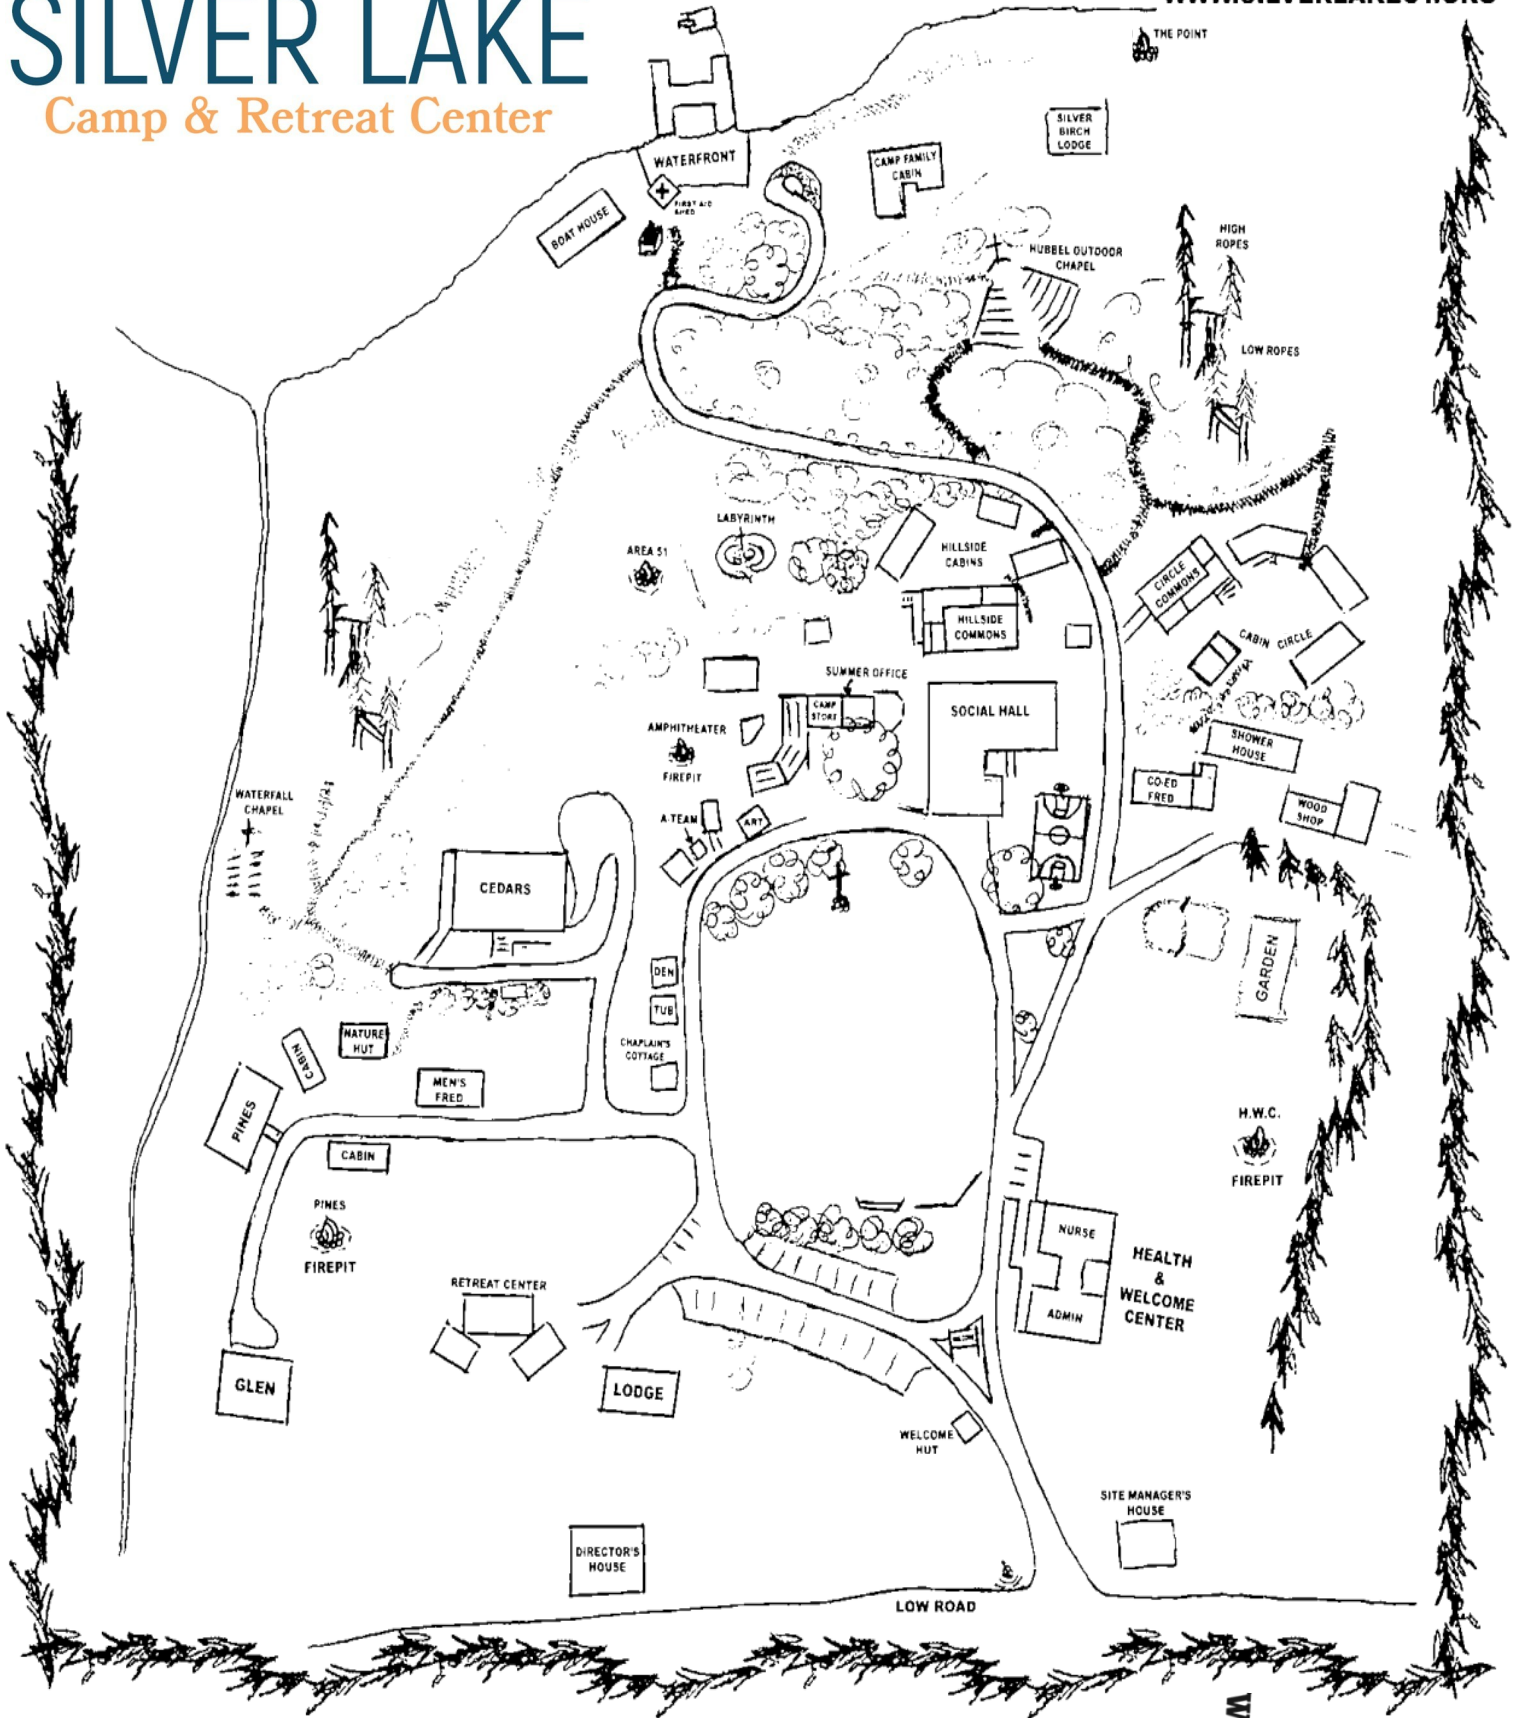

SILVER LAKE

Camp & Retreat Center

WWW.SILVERLAKECT.ORG

Silver Lake Camp & Retreat Center
223 Low Road
Sharon, CT 06069
860-364-5526